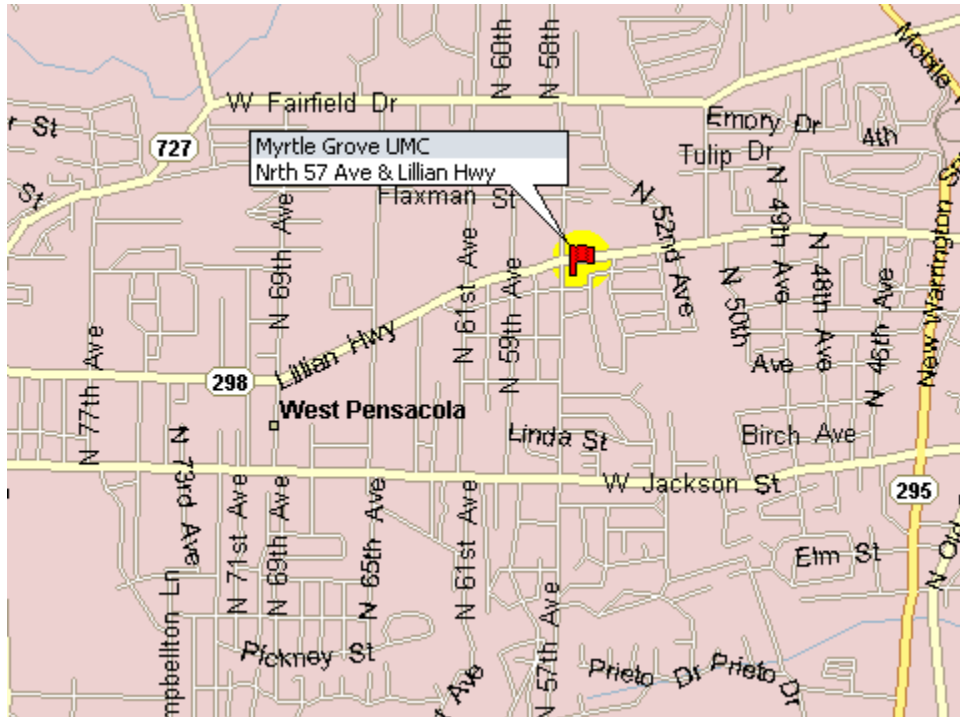

Map/Directions to MGUMC

Driving Directions to MGUMC

From Blue Angel Parkway (County Rd 173) & Lillian Hwy (County Rd 298):

Go East on Lillian Highway and the church is located at the corner of Lillian Hwy and North 57th Avenue, across from Myrtle Grove Cemetery.

From Highway 98 & Fairfield Drive (County Rd 727):

Go North on Fairfield Drive, turn right (East) onto Lillian Highway. The church is located at the corner of Lillian Highway and North 57th Avenue, across from Myrtle Grove Cemetery.

From Mobile Highway (Hwy 90) & Fairfield Drive (County Rd 727):

Go West on Fairfield Drive, turn left onto North 57th Avenue. The church is located at the corner of Lillian Highway and North 57th Avenue, across from Myrtle Grove Cemetery.

From New Warrington Road (County Rd 295) & West Jackson Street:

Go West on West Jackson Street, turn right onto North 57th Avenue. The church is located at the corner of Lillian Highway and North 57th Avenue, across from Myrtle Grove Cemetery.